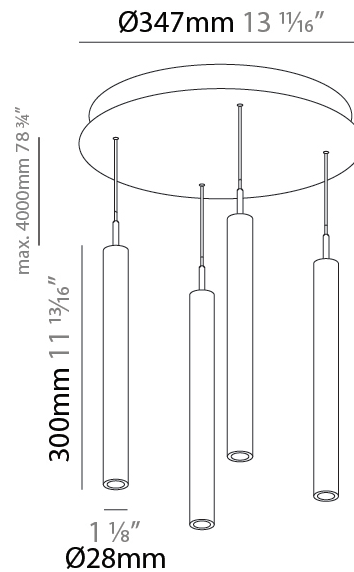

GENERAL

Series: G-Mini Round
Subseries: G-Mini Round Hangover
Brand: Prolicht
Division: Architectural
Mounting Type: Suspension
Mounting Location: Ceiling
Subcategory: Spots

PHYSICAL

Shape: Cylinder
Diameter (mm): 347
Diameter (in): 13 13/16
Height (mm): 300
Height (in): 11 13/16
Light Distribution: Direct
Fixture Finish: SSR / BKV / CWI / CRY / HAB / UFT / ITA / RUA / FTG / MYG / LOD / PUS / FRO / FUP / KIA / POP / BLS / SPG / MEY / GOH / GUM / CHC / COM / ABZ / JAG / OBR / MOS / ROR
Accent Finish: NOF / COP / MIR / SSS
Fixture Material: Extruded Aluminum / Steel
Cable Details: 2,000mm/78 3/4" / 4,000mm/157 1/2" - Cable, Black, Green, Orange, Red, White

ELECTRICAL

Lamp Type: LED (Zhaga Standard)
Input Wattage (W): 26
Total Output Wattage (W): 23.7
Dimming: Tri-Mode (Non-Dimming and Phase Dimming (120Vac only) and 0-10V Dimming)
Driver Included: Yes
Driver Location: Integrated
Driver Type: Constant Current - Universal
Driver Class: Class 2
Input Voltage (V): 120 - 277

LED

Color Temperature (°K): 2700 / 3000 / 3500 / 4000
Max. Delivered Lumen (lm): 1614 / 1709 / 1804 / 1852
Nominal Lumen (lm): 1840 / 1949 / 2057 / 2112
CRI: >90 CRI
Lamp Life (hrs): 50000

OPTICAL

Beam Angle: 20 / 26 / 56

RATINGS AND CERTIFICATIONS

Certified By: Certified for North American Standards
IP rating: IP20